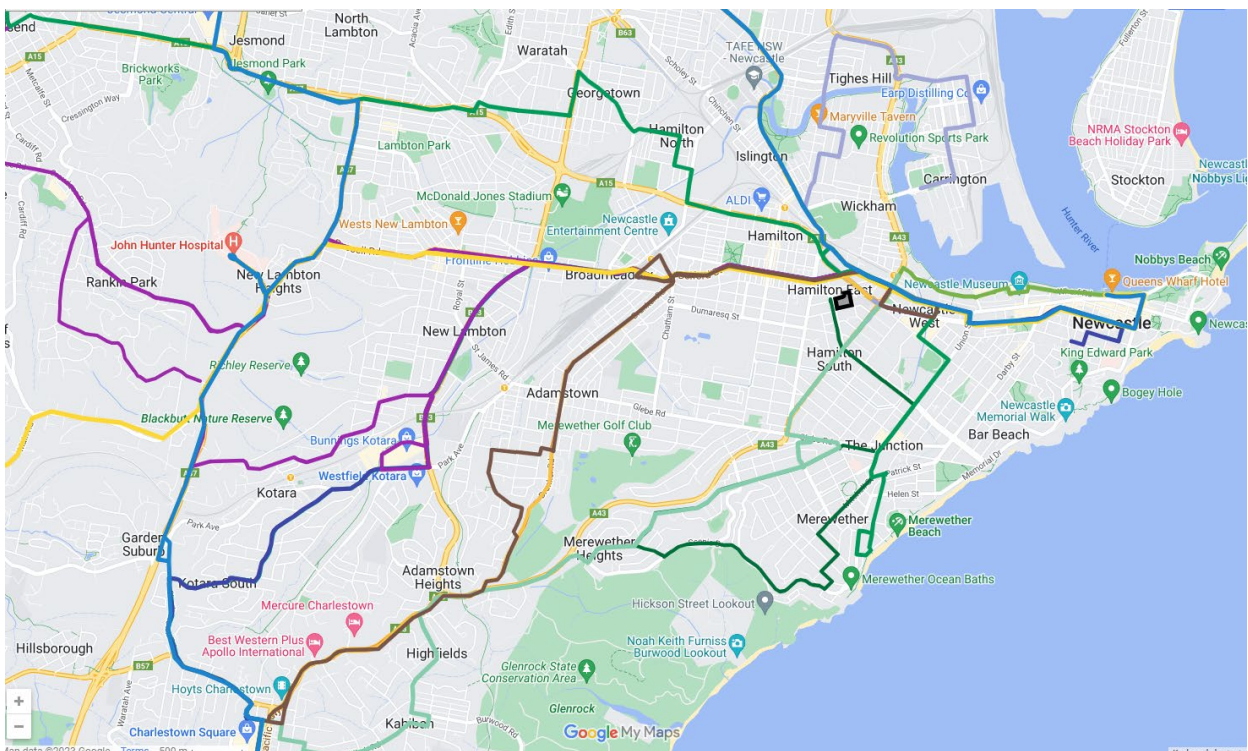

## School Travel Passes

**Applications for school travel passes through Transport NSW are now open.**

The School Student Transport Scheme (SSTS) gives eligible school students free or subsidised travel between home and school on NSW public transport, including trains, buses, ferries and light rail.

Depending on where you're travelling, you may receive a free school travel pass, a School Opal card, or both. Please visit Transport NSW in the link below, to learn about eligibility criteria and apply for a travel pass.

Please see up to date, interactive maps and timetables for both morning and afternoon routes in these links:

[Morning route maps](#)

[Afternoon route maps](#)

## Timetables

Timetables for the relevant school and public bus routes are available here:

- Route 22 – Charlestown to Newcastle West via Merewether:  
<https://transportsw.info/routes/details/hunter-buses-network/22/73022>
- Route 743 – Merewether, The Junction and Hamilton areas:  
<https://transportsw.info/routes/details/school-buses/743/73743>
- Route 12 – Merewether, Newcastle and Hamilton areas:  
<https://transportsw.info/routes/details/hunter-buses-network/12/73012>
- Route 13 – Lambton, Hamilton and Newcastle West areas:  
<https://transportsw.info/routes/details/hunter-buses-network/13/73013>
- Route 28 – Adamstown Heights, Broadmeadow and Hamilton areas:  
<https://transportsw.info/routes/details/hunter-buses-network/28/73028>